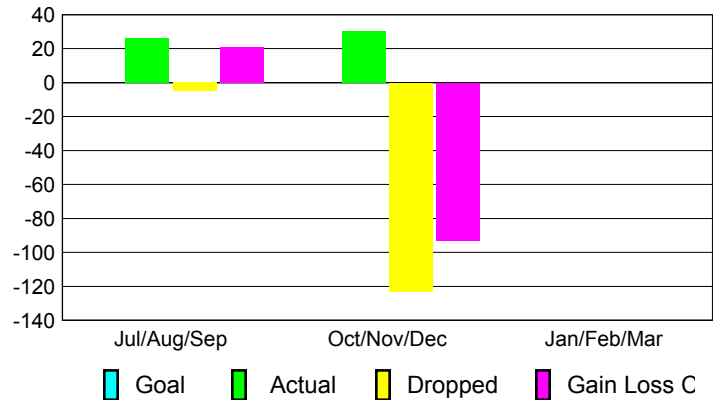

Membership Results 2012-2013

Goal, New, Dropped, Gain/Loss

Comparison of Membership Gain/Loss

Current Year Compared to the Previous Year