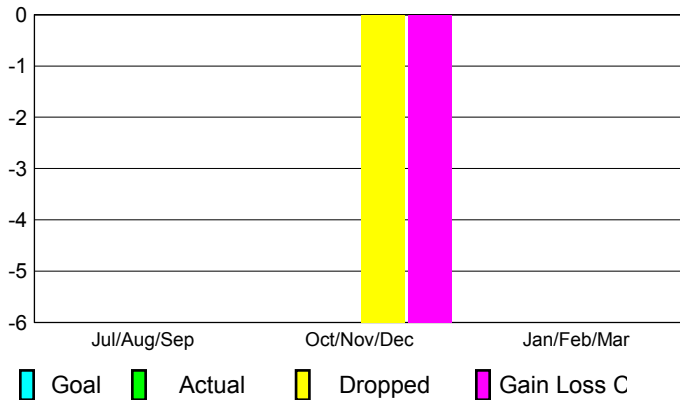

2012-2013 GMT Reports for District (or Undistricted) **District 310 D**

GMT: SOMSAKDI LOVISUTH

Location: THAILAND

GMT CA: 5

CLUBS

Club Results
2012-2013

Clubs
2011-2012

Month	New Club Goal	Actual New Clubs	Actual Dropped Clubs	Gain/Loss of Clubs	Gain/Loss of Clubs
Jul/Aug/Sep		0	0	0	0
Oct/Nov/Dec		0	-6	-6	0
Jan/Feb/Mar					0
Totals		0	-6	-6	0

Club Results 2012-2013

Goal, New, Dropped, Gain/Loss

Comparison of Club Gain/Loss

Current Year Compared to the Previous Year

YTD Status Quo Clubs 2012-2013

Status Quo Clubs Compared to Status Quo Members

MEMBERSHIP